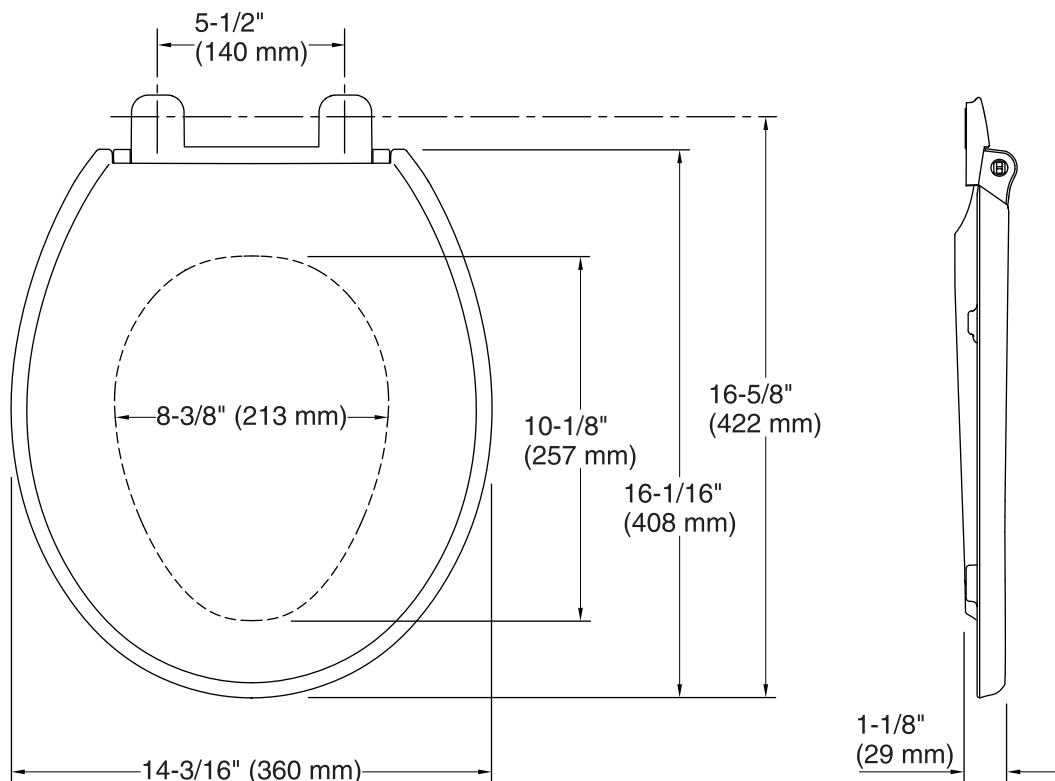

### Technical Information

All product dimensions are nominal.

Seat shape type: Round  
Seat front type: Closed front  
Seat hinge type: Quick-Attach®, Quiet-Close™, Quick-Release™